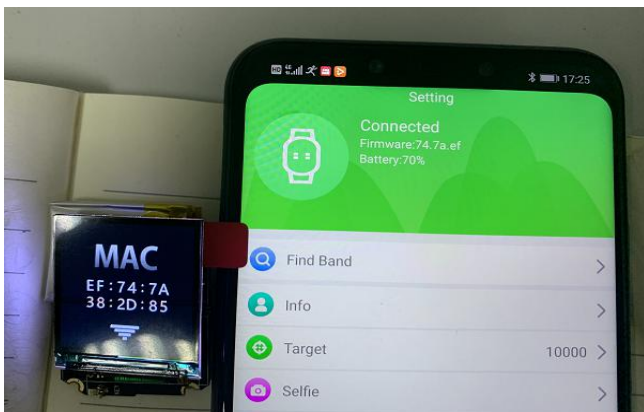

User manual for D2E upgrading

1. Install Profit.apk.1 and connect D2E device, see below

2. Pls click OTA to upgrade, after it shows 100%, it is successfully upgrade and device will turn on

Old version number is 74.79.ef.
this upgrading only for this firmware
version

3. Then you can see the version number as below
App show 74.7a.ef
Device show EF:74:7A

Pls Pay attention:
this upgrade tool can only be used aboard
It is not permit to use in China