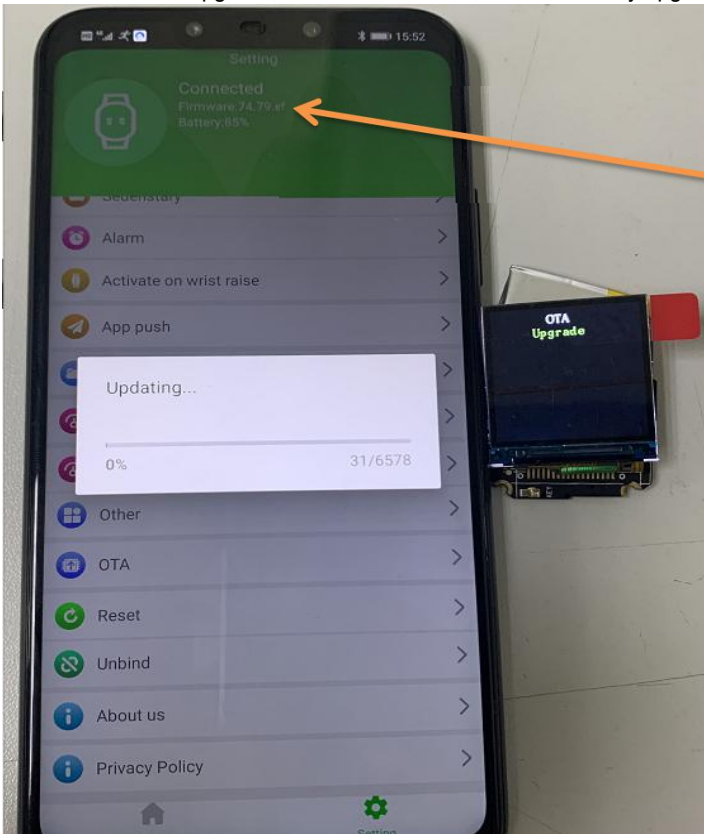

User manual for D2E upgrading

1. Install Profit.apk.1 and connect D2E device, see below

2. Pls click OTA to upgrade, after it shows 100%, it is successfully upgrade and device will turn on

Old version number is 74.79.ef.
this upgrading only for this firmware
version

3. Then you can see the version number as below
App show 74.7a.ef
Device show EF:74:7A

Pls Pay attention:
this upgrade tool can only be used aboard
It is not permit to use in China